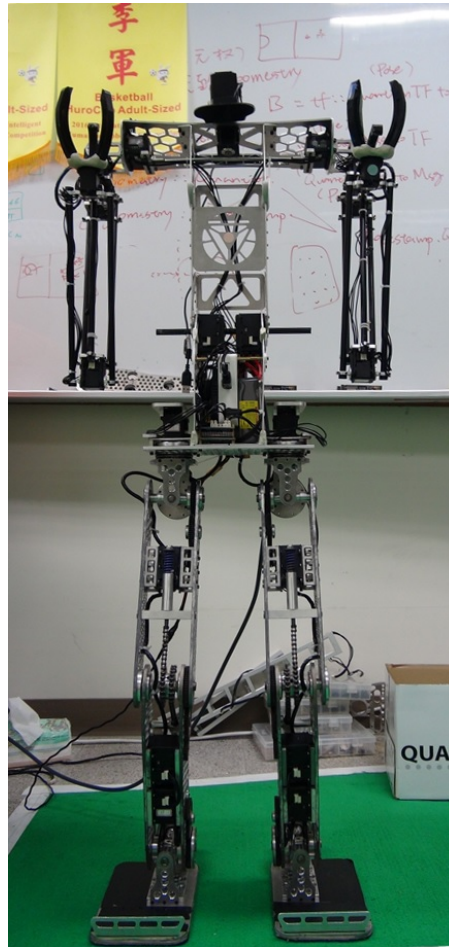

NKFUST Humanoid

Table. NKFUST Humanoid specification

Height(cm)		130
Weight(kg)		15
DOF	Leg	12
	Arm	10
	Head	2
Servo		Robotis MX106
		Robotis MX64
		Robotis MX28
Sensor		Gyro
		Acceleration
		MPU-6050
Control System	Main Controller	PICO 880
	Motion Controller	86duino One
Walking Speed		9 meters/minute